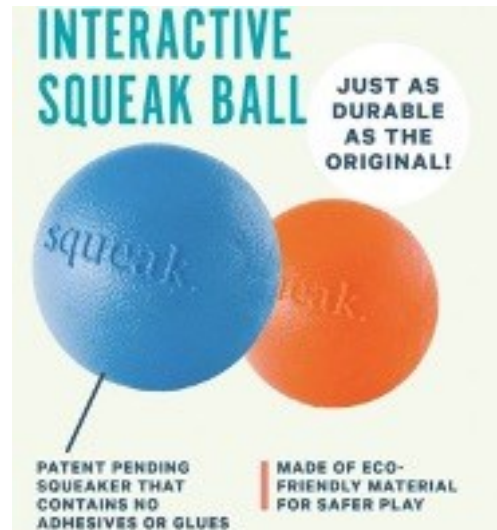

Chew-o-meter Rating: 5

ORBEE-TUFF® BONE

Size	Small (125mm) - Large (200mm)	
Range	Blue (S)	PR-00224
	Green (S)	PR-00225
	Pink (S)	PR-00223
	Blue (L)	PR-00232
	Green (L)	PR-00233
	Pink (L)	PR-00231

Chew-o-meter Rating: 3

chew
fetch

ORBEE-TUFF® SQUEAK BALL

Size	1 Size Medium (75mm)	
Range	Blue	PR-00468
	Orange	PR-00469
	Pink	PR-00788
	Yellow	PR-00789

Chew-o-meter Rating: 5

BOUNCY & BUOYANT

Orbee-Tuff® Sports dog chew toys can be used in both water and on land! Your pup will love the versatility of this toy as they fetch and splash around.