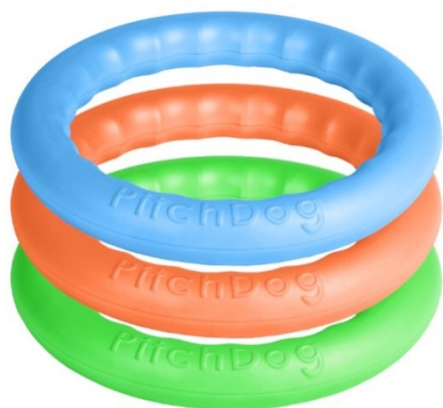

Made with high-purity polymer. It is **LIGHTWEIGHT** and therefore allows small dogs and children to use it as well.

ODOURLESS, has no smell.

DOESN'T INJURE the dog's teeth and gums as the uniqueness of the material allows teeth to sink.

in the material, the shape and properties of PULLER persist for a long time.

PULLER MAXI – 1 RING

Size	1 Size Maxi 30cm – 1 Ring (L to XL dogs)
Range	Purple PR-00464

PULLER – 2 RINGS

Size	Mini 19cm - 2.54cm thick (XS to S dogs) – 2 Rings
	Midi 20cm – 3cm thick (S to M dogs) – 2 Rings
	Standard 30cm – 3.8cm thick (M to L dogs) – 2 Rings
Range	Purple Mini PR-00044
	Midi PR-00463
	Standard PR-00045

PULLER – 2 RINGS (YELLOW - BLUE)

Size	Midi 20cm – 3cm thick (S to M dogs) – 2 Rings
	Standard 30cm – 3.8cm thick (M to L dogs) – 2 Rings
Range	Yellow-Blue Midi PR-00463
	Standard PR-00045

PitchDog

NEW from the makers of PULLER & LIKER