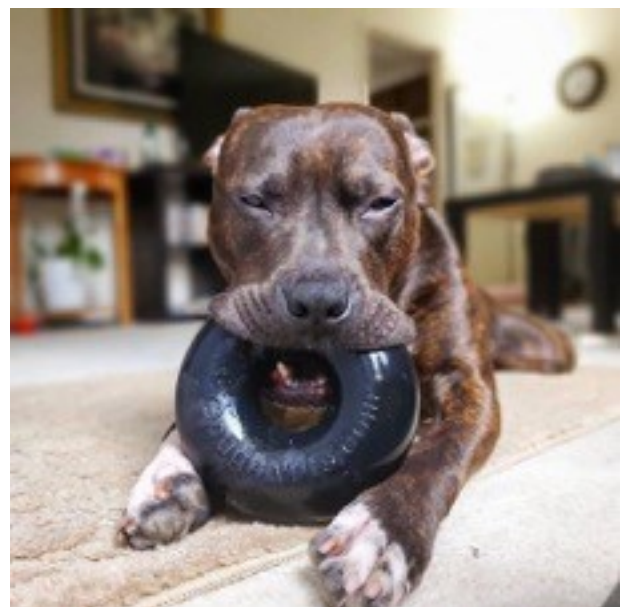

RINGS

FEATURES

- ✓ The Goughnuts Ring Dog Toy is designed to give pups and dogs a safer, tougher chew toy.
- ✓ This natural rubber ring is made in the USA using engineered carbon reinforcement.
- ✓ Each Goughnuts toy has two layers — the outer colour indicates the strength and the inner core is always red to serve as a safety indicator. Red means stop, so when a dog chews down to this red layer, you know it's time to replace the ring.
- ✓ The Goughnuts Ring bounces, rolls, and even floats, so it can stand up to extreme games of fetch and all types of outdoor play.

No dog toy is truly indestructible, so always supervise and have removed from playtime if pieces would be chewed off.

DIFFERENT STRENGTHS FOR DIFFERENT CHEWERS

FIND YOUR PERFECT GOUGHNUT

Original (Tough)	Black (Tougher)	Pro 50 (Even Tougher)	Heavy Duty Pro 50 (Toughest)