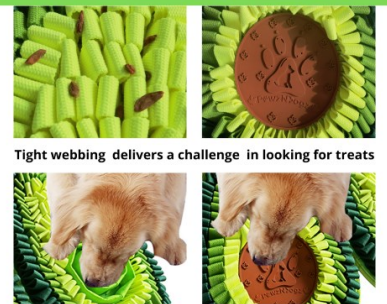

- ✓ Snuffle Training
- ✓ IQ Training
- ✓ Have Fun

How to use Snuffle Toy Mat

1.Hide the food

2.Let the dog play

Delicious Avocado Snuffle Mat / PR-00850

Size	70x50x6cm – Folds in half
Difficulty level	3
Materials	Strong anti-bite webbing Removable lick pad with suction cup
Colour	Green webbing Brown lick pad

How beneficial is snuffling?

10 minutes snuffling = **1 hour** running

✓ Snuffle Training ✓ IQ Training ✓ Have Fun

Dimensions

25.6" / 65 cm

Snuffle Training

Multiple places to hide treats / food in the pizza slices and inside them

Tight webbing delivers a challenge in looking for treats

All are hand-made and no two are the same.
All models are proudly designed in Canada.

PetDreamHouse

Interactive

Unlike stationary slow-feeders, pets actively engage with the bowl's moving and interchangeable components providing a moderately different feeding experience at each meal. These game-like feeders keep dogs/cats entertained during meals while also exercising their minds.