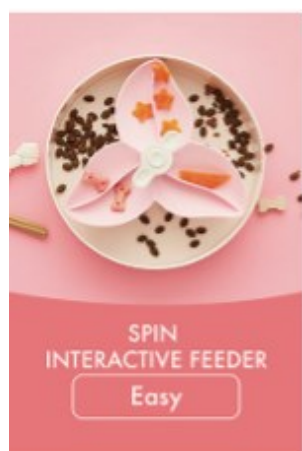

SPIN INTERACTIVE FEEDERS

Size 25x25x5.5cm (bowl + spinner)

Colour Orange & White