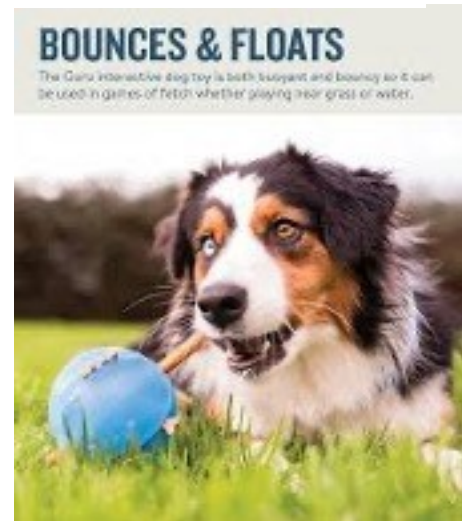

ORBEE-TUFF® Guru

Size | Size (100mm)

Range | Blue | PR-00490

Chew-o-meter Rating: 5